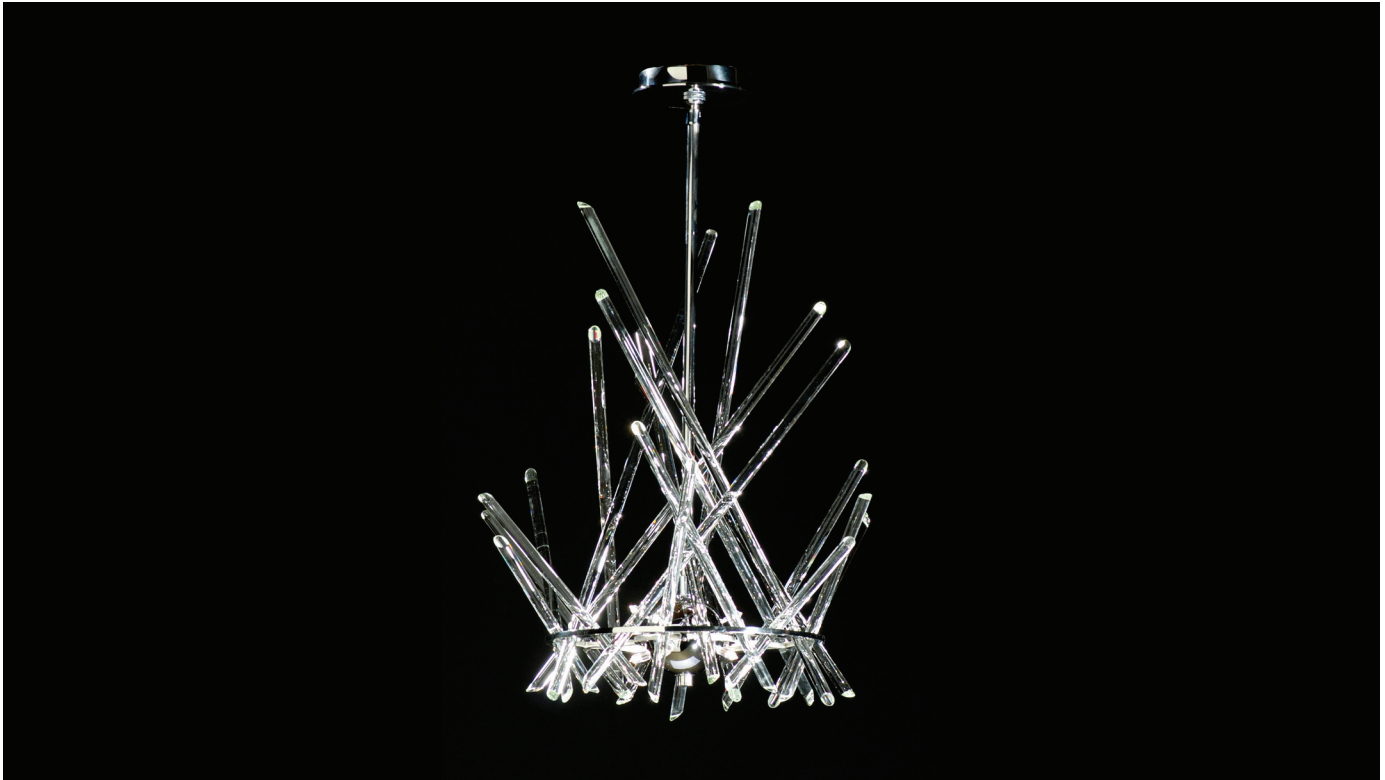

STILETTO CHANDELIER

Stiletto C18 Chandelier Specifications

18"

**Dimensions:**

Diameter: 18"

Diffuser Height: 20"

Material/Finishes:

Metal:

Stainless Steel - Polished CL435

Diffuser:

(21) Clear Glass Rods with Beveled Ends

Lamping (Included):

Halogen:

(8) 10W T3 G4 Bi-Pin Halogen

Clear (Max.) 10T3Q/CL

For use in Unshielded Fixtures

Supply Voltage:

120V

Listing:

cUL or cETL Dry Location

Mounting:

Direct to Junction Box

Fixture Weights:

15 lbs.