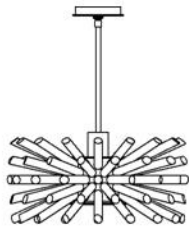

QUILL C18 CHANDELIER

Dimensions:

Style:	Diameter:	Diffuser Height:
C18	18"	8"
	457mm	203 mm

Material/Finishes:

Metal:

Stainless Steel: Polished CL435

Diffuser:

Glass Rods: Clear with Beveled & Flame
Polished Ends

Direct to Junction Box

Fixture Weight:

30 lbs., 14 Kg.

Height Overall (Select One):

26"	637 mm
30"	762 mm
36"	914 mm
42"	1067 mm
48"	1219 mm
60"	1524 mm

General Notes:

FOB - Kirkland, WA.

Designed by Charles Loomis