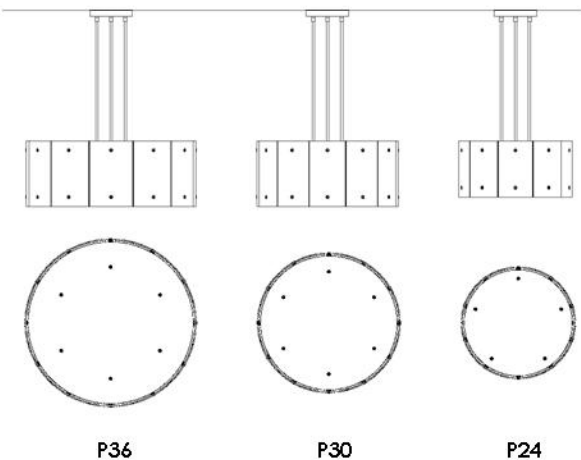

Fixture Weights:

P24: 70 lbs., 32 Kg.

P30: 95 lbs., 43 Kg.

P36: 115 lbs., 52 Kg.

Height Overall: (Stem Mounted - Select One)

26" 637 mm

30" 762 mm

36" 914 mm

42" 1067 mm

48" 1219 mm

General Notes:

FOB - Kirkland, WA.

Designed by Charles Loomis

LG924 Glass

P36

P30