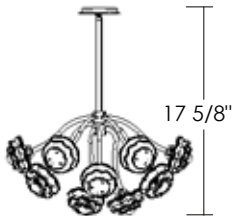

LACE CHANDELIER

Lace C32 Chandelier Specifications

32"

17 5/8"

Dimensions:

Diameter: 32"

Height: 17 5/8"

Material/Finishes:

Metal:

Stainless Steel Polished CL435

Diffusers (15):

Sheer Embossed Crystal Clear Glass Flowers

Lamping (Included):

Incandescent

(15) 25W G16 1/2 Clear

Supply Voltage:

120V

Listing:

UL or ETL Dry Location

Mounting:

Additional Mounting Points

Required for Fixtures over 50 lbs.

Fixture Weight:

55 lbs.