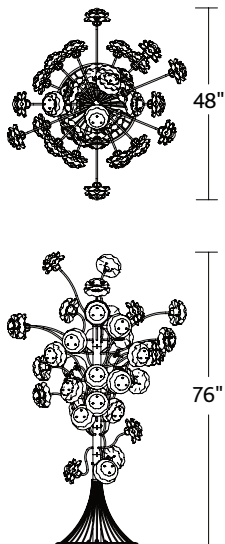

FLAMENCO FLOOR LAMP

Flamenco Floor Lamp Specifications

**Dimensions:**

Height: 76"

Diameter: 48"

Material/Finishes:*Metal:*

Stainless Steel Brushed CL436

Diffusers:

Sheer Embossed Clear Glass Flowers LG1096

Lamping (Included):*Incandescent*

(40) 15W G16 1/2 Clear

Supply Voltage:

120V

Listing:

UL or ETL Dry Location

Mounting:

Floor

Fixture Weight:

45 lbs.

General Notes:

FOB - Kirkland, WA

Designed by Charles Loomis

Contact:

sales@charlesloomis.com