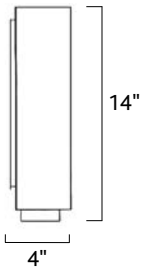

PANINO

Specifications

ADA SCONCE COLLECTION

Dimensions:

Width: 6-3/8"

Height: 14"

Projection: 4"

Material/Finishes: